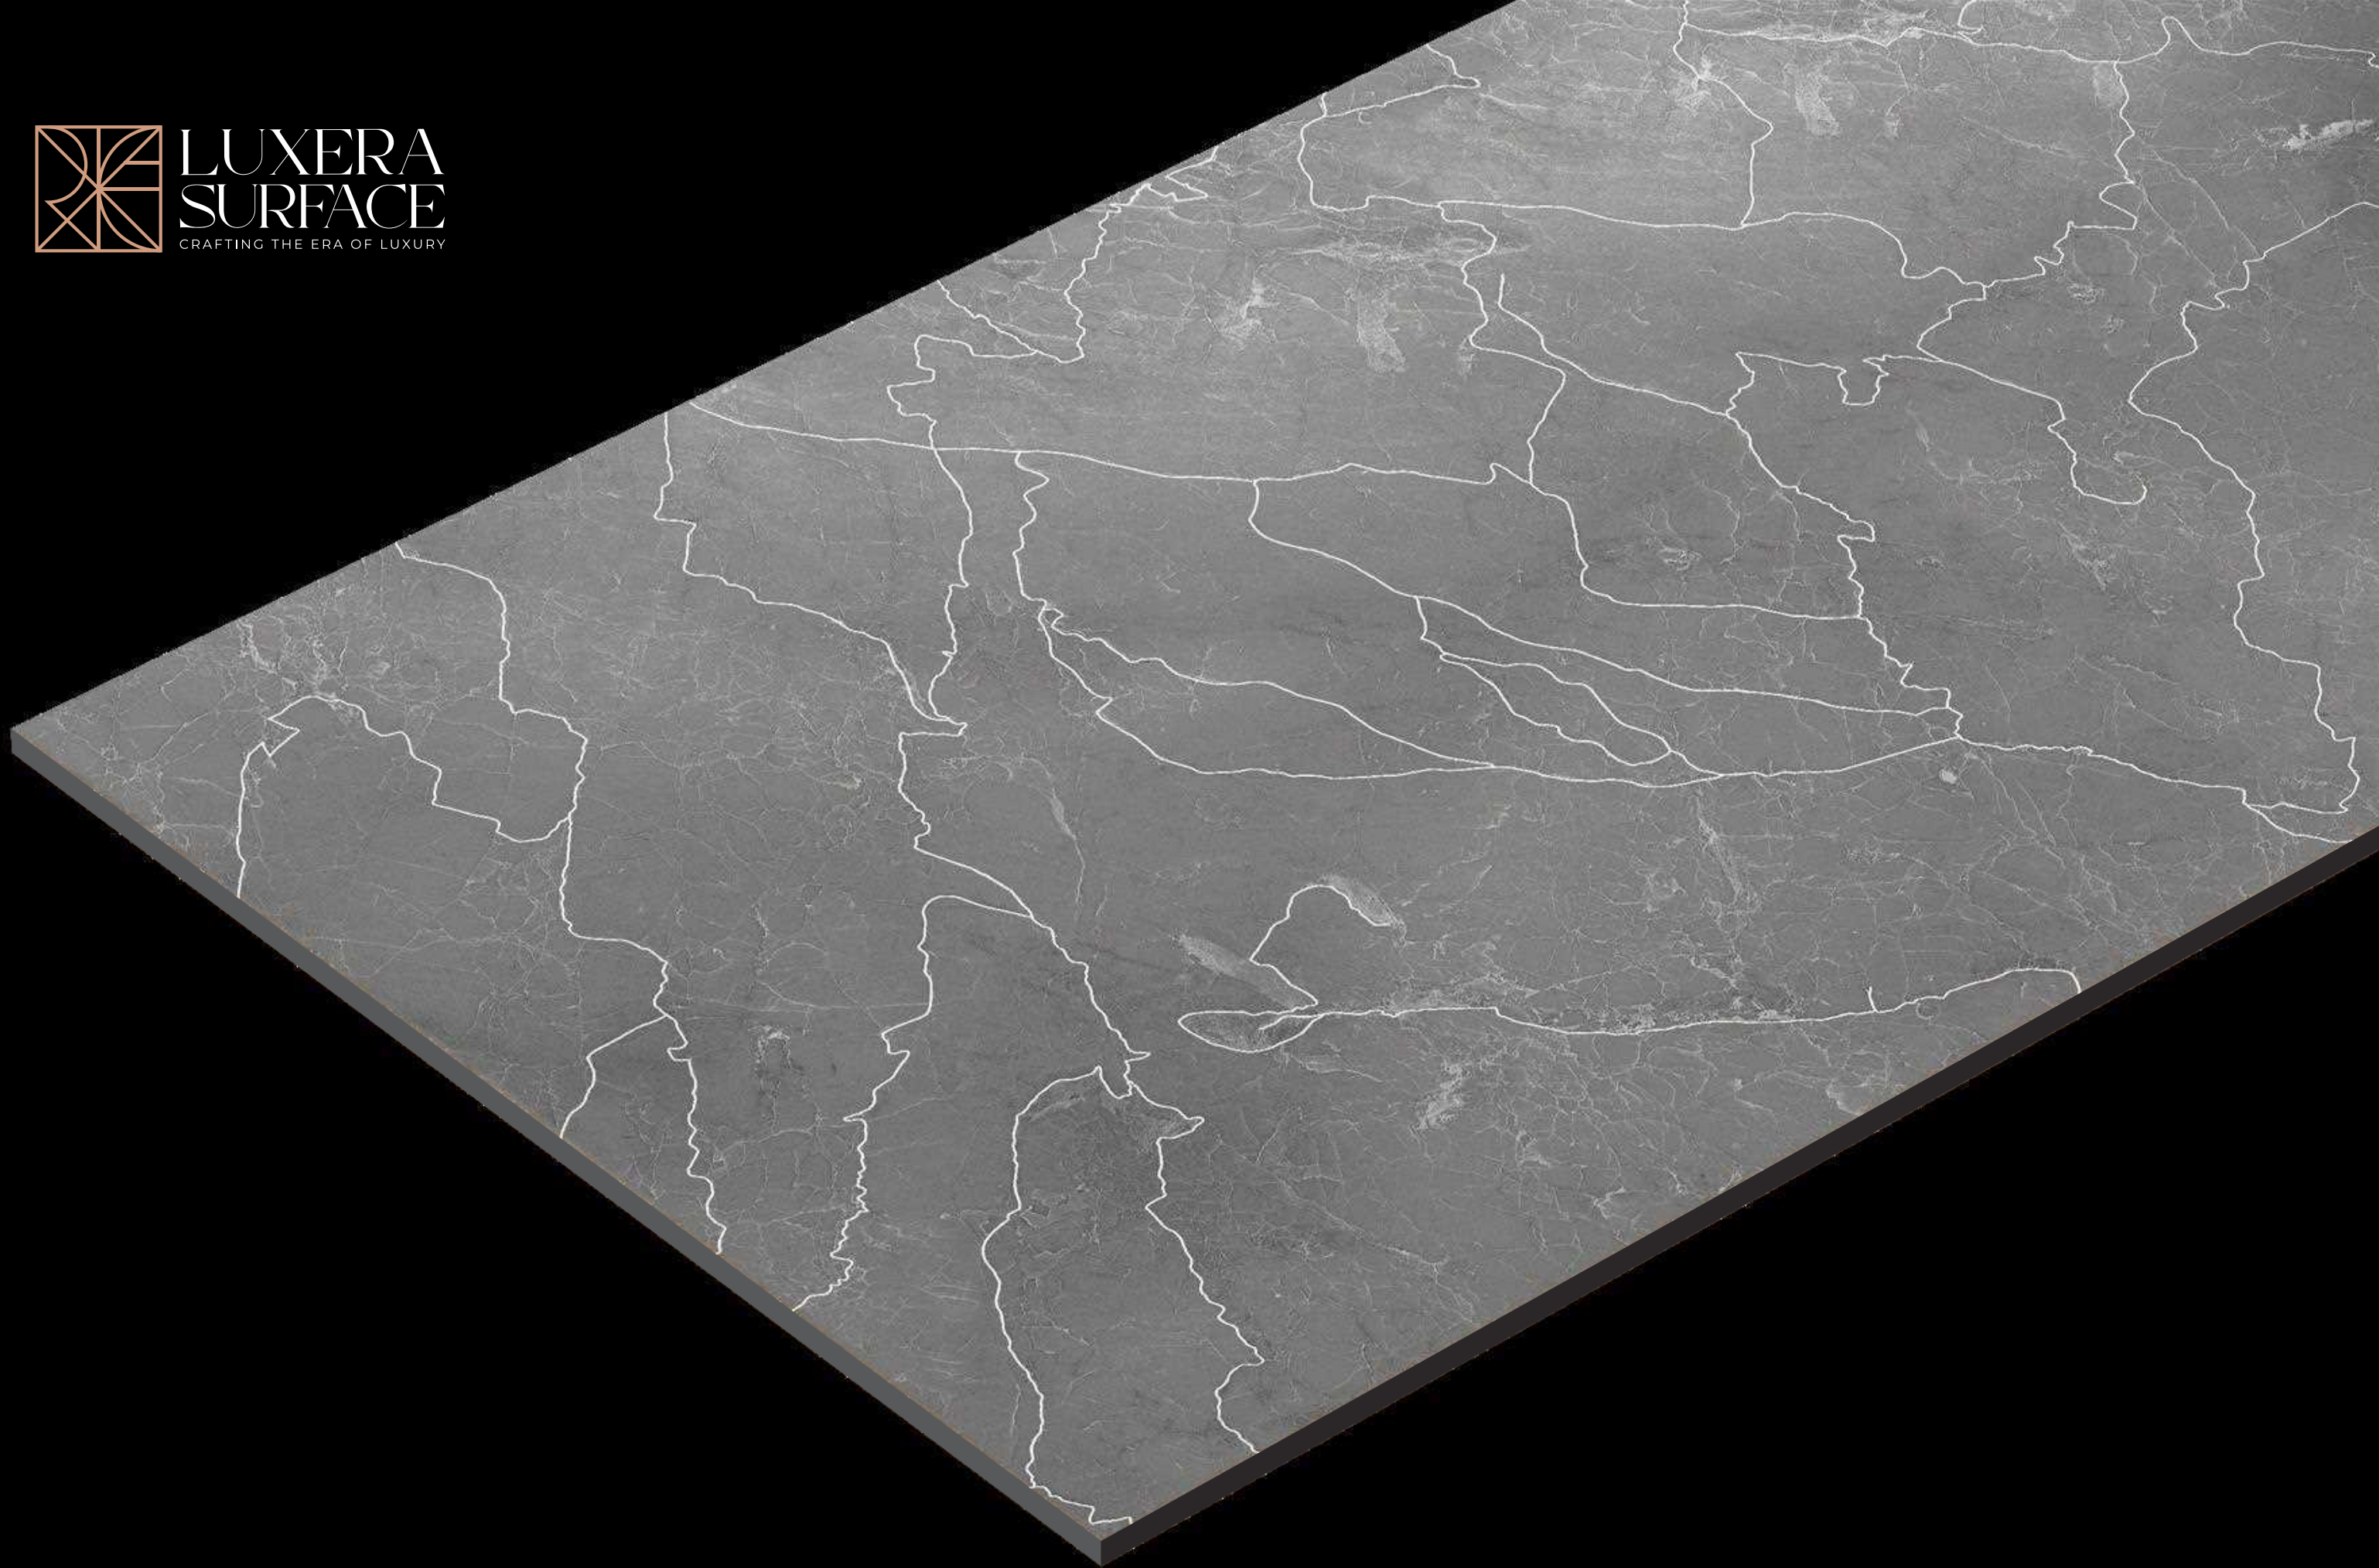

**WILLIAM
BIANCO**

SIZE

**600X
1200MM**

FINISH

**VELVET
WITH PLATINO**

Platino
Series

RANDOM 03

DESIGN