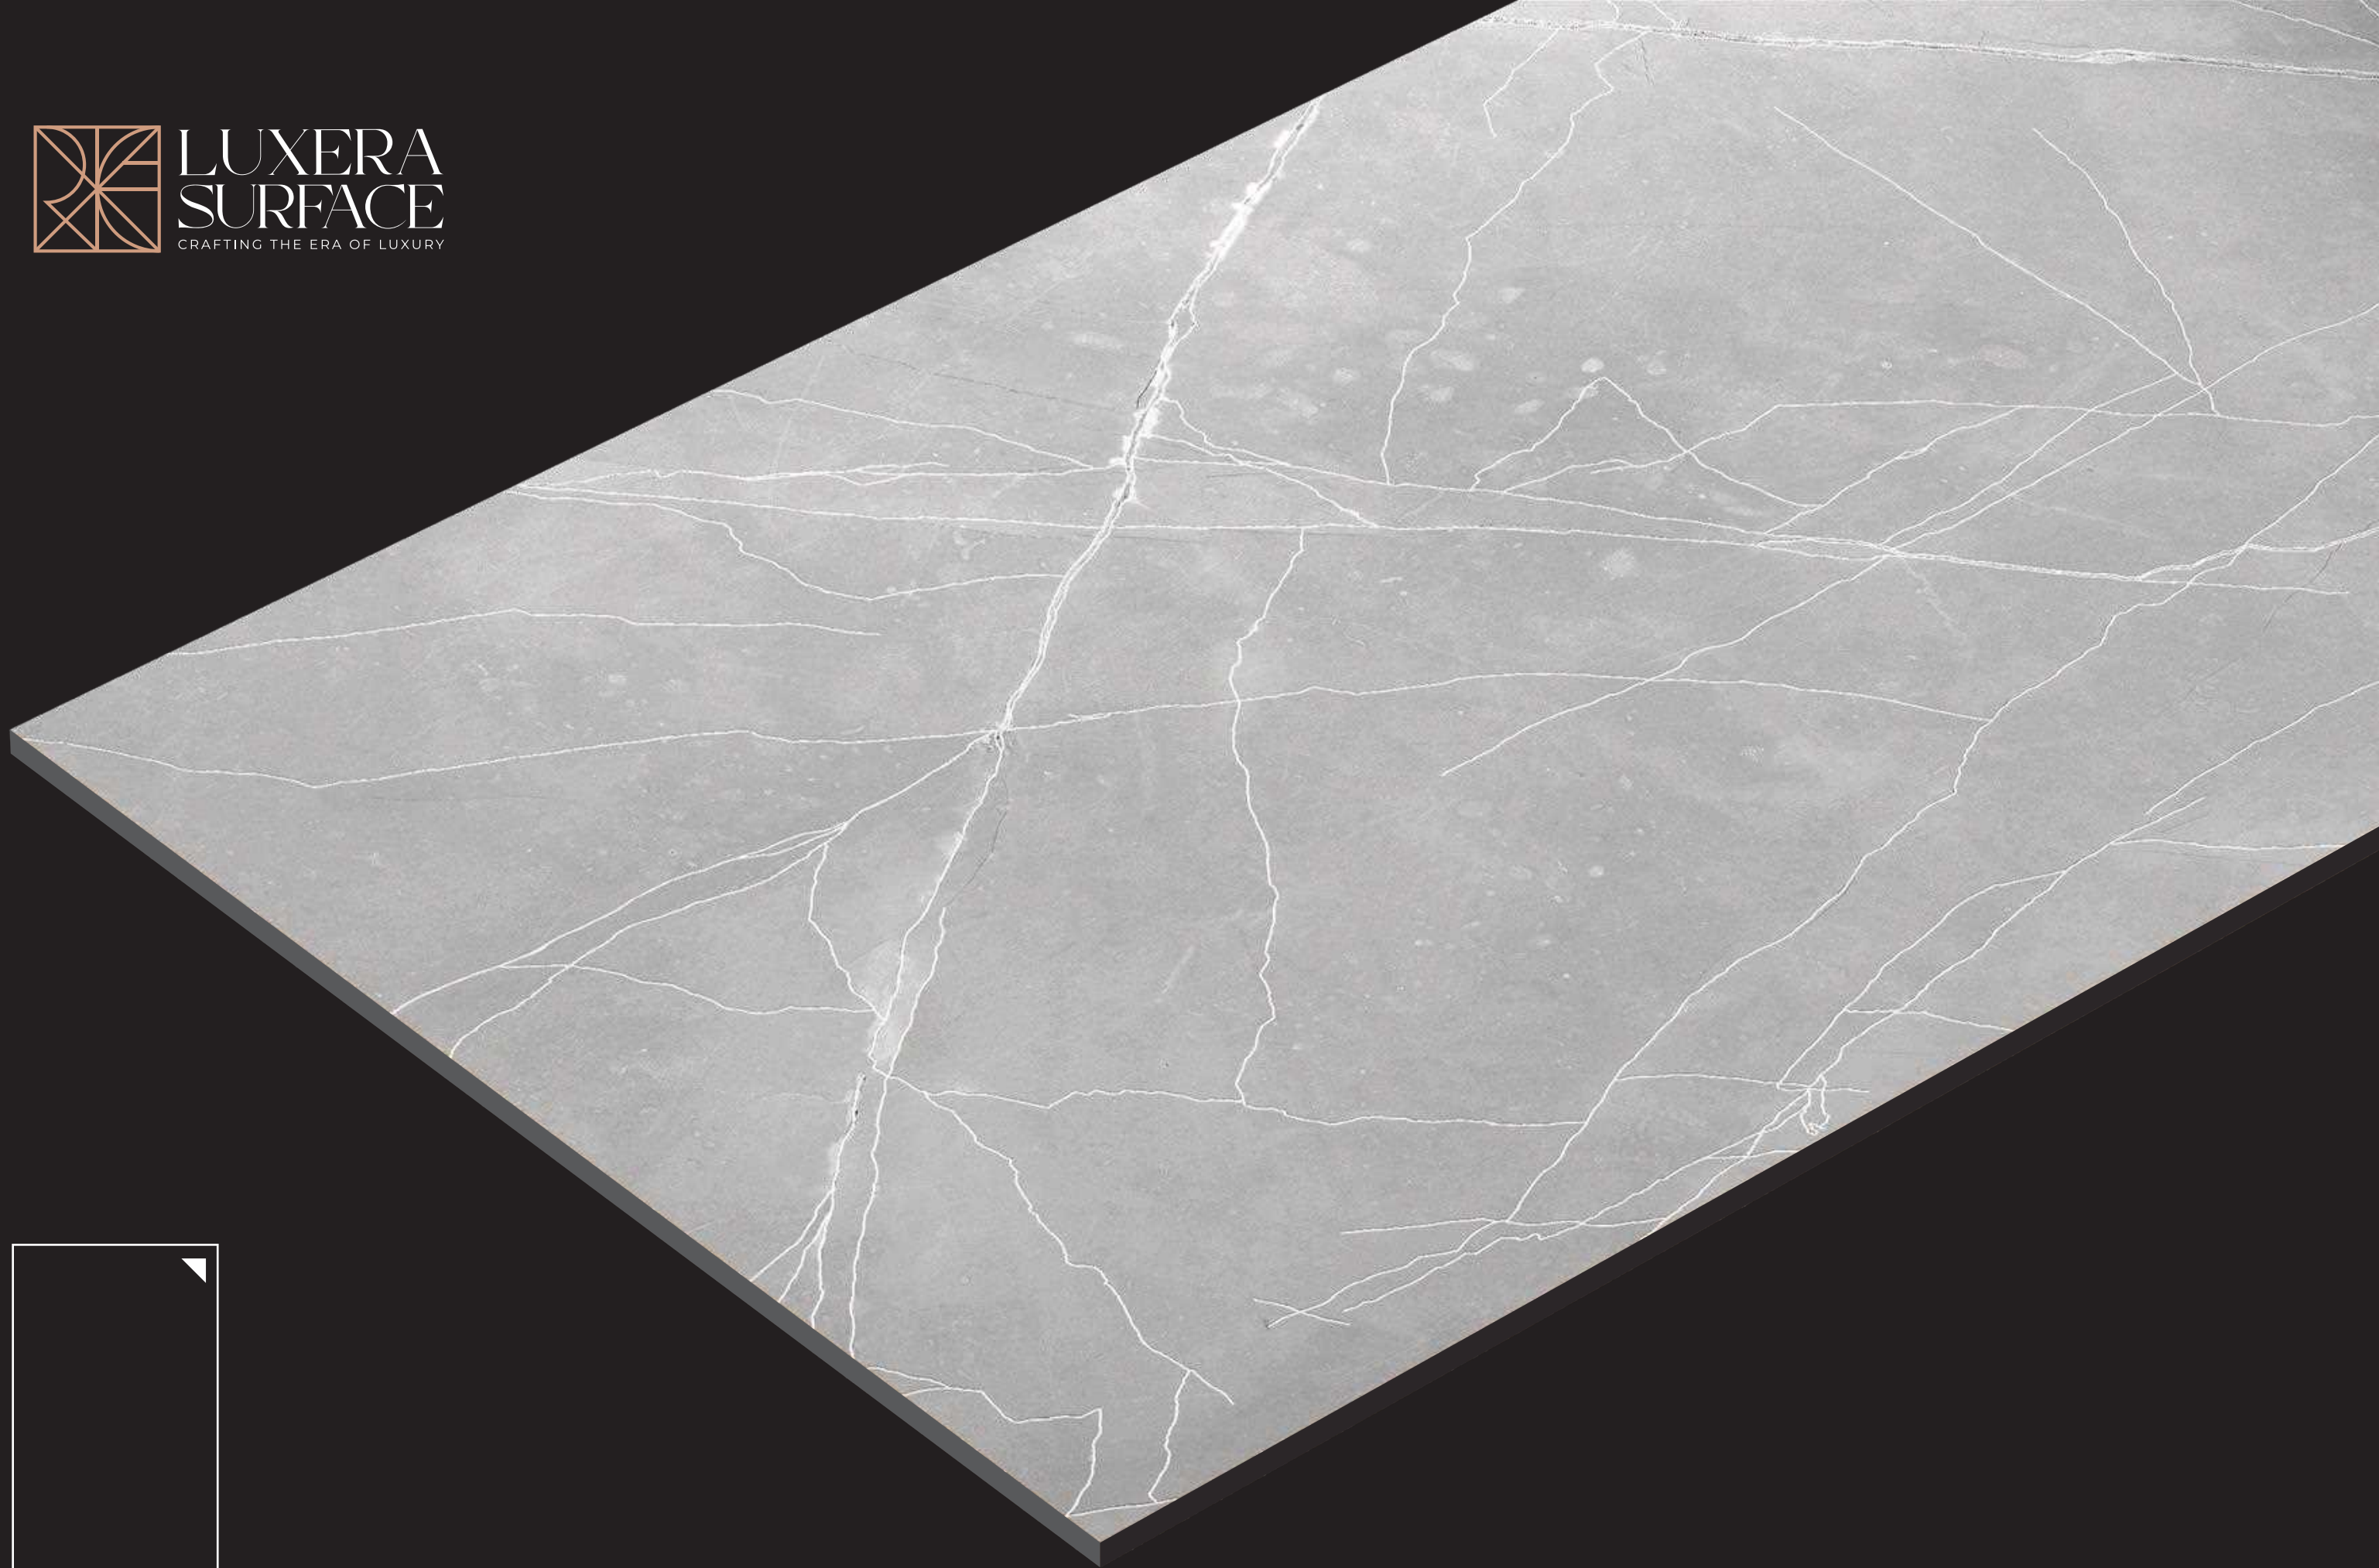

600x
1200MM

ARMANI BIANCO