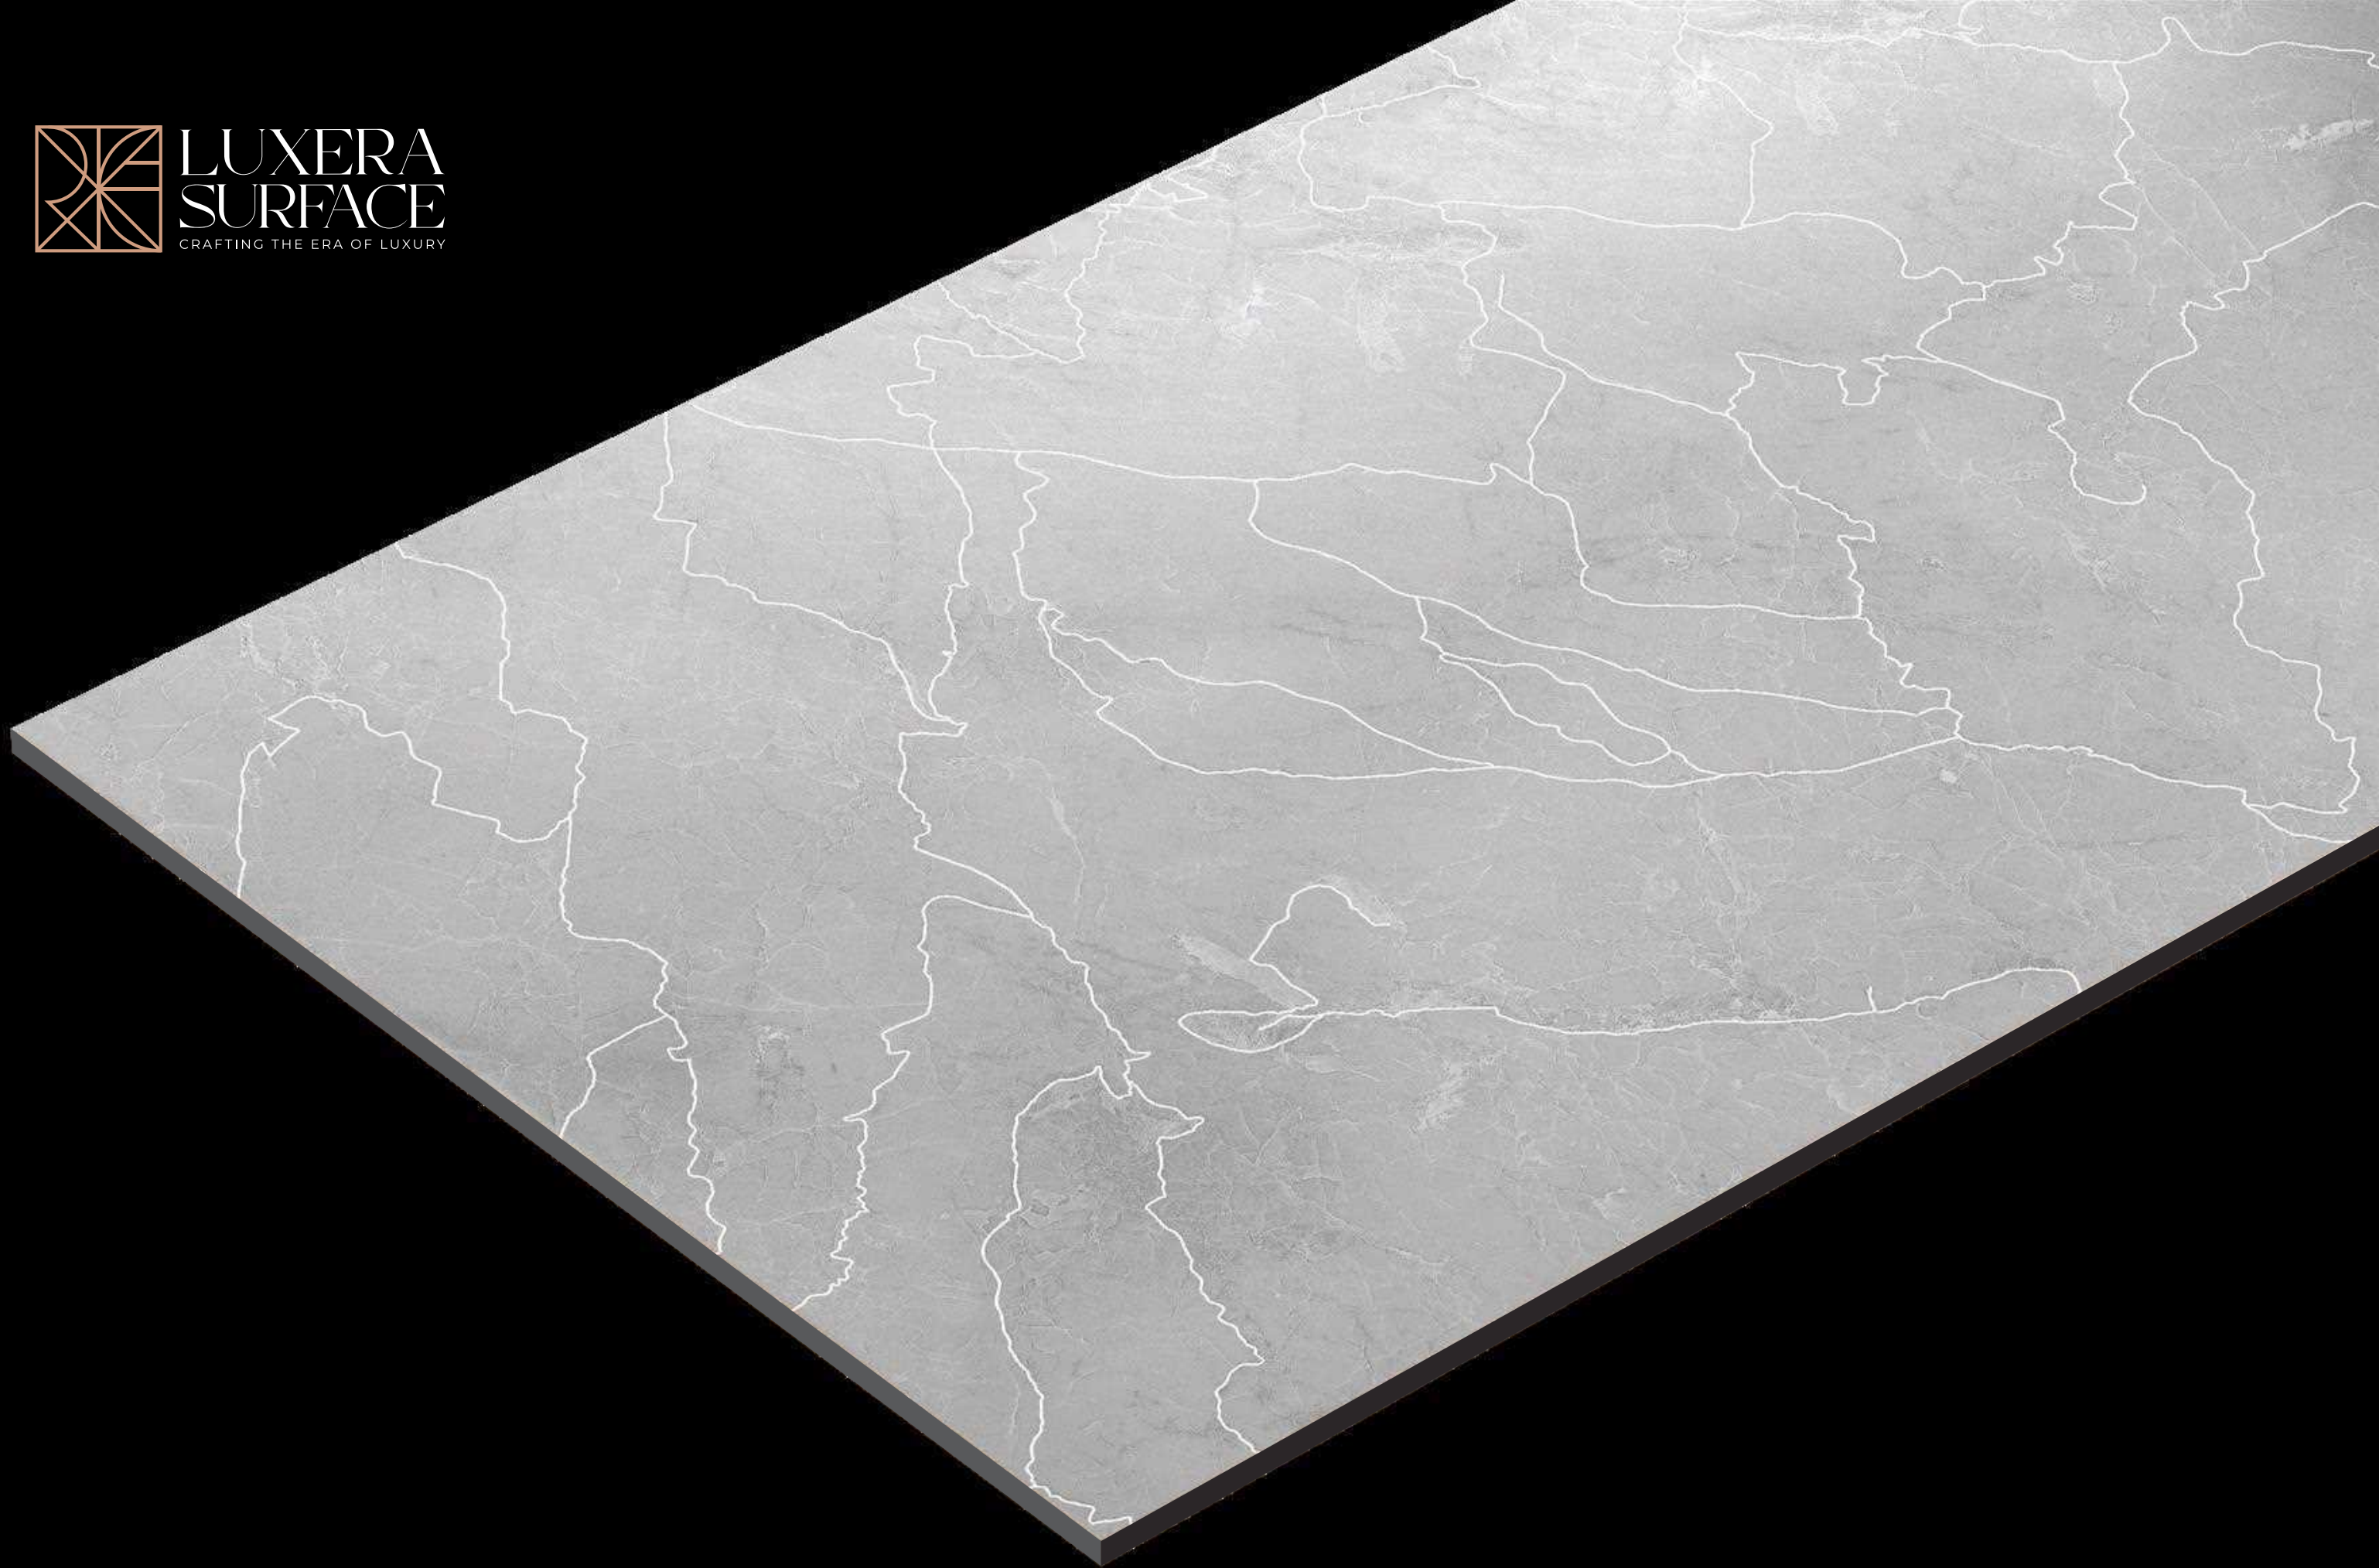

**VERONA
WHITE**

SIZE

**600X
1200MM**

FINISH

**VELVET
WITH PLATINO**

| **ENDLESS**

RANDOM 03

DESIGN