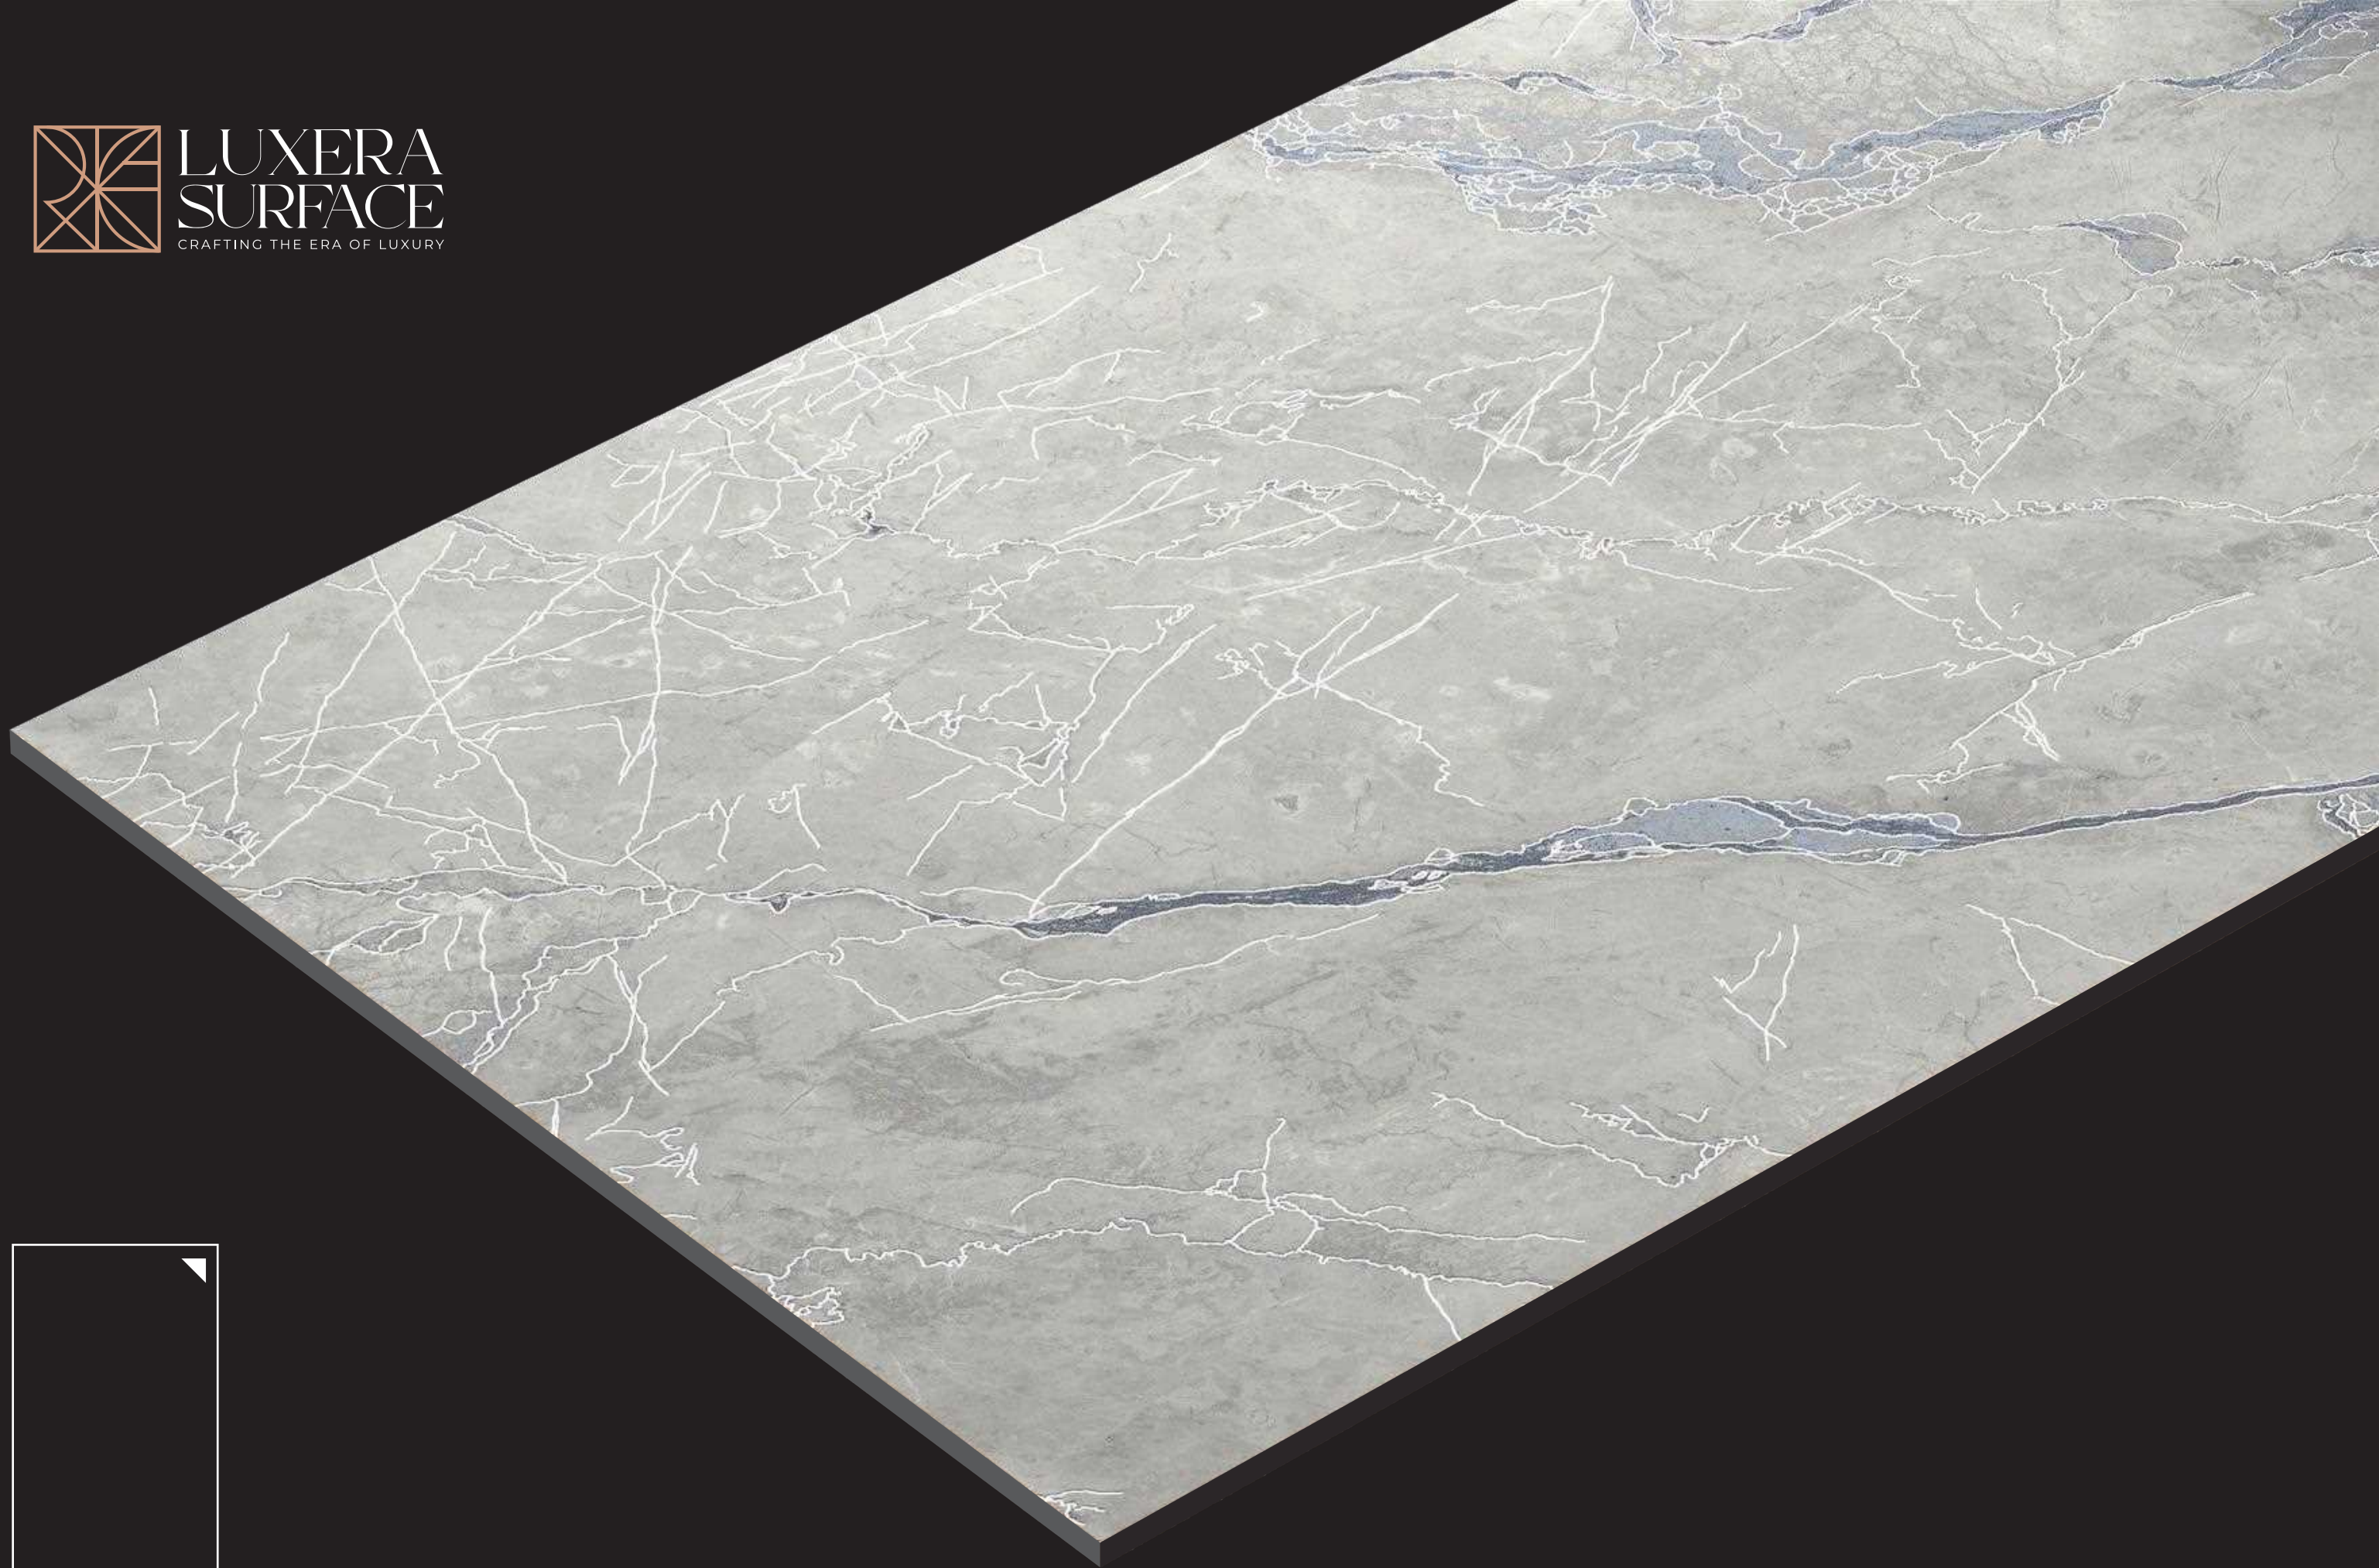

**FIARA
WHITE**

SIZE

**600X
1200MM**

ENDLESS

FINISH

**VELVET
WITH PLATINO**

600x
1200MM

ELECTRA BLUE