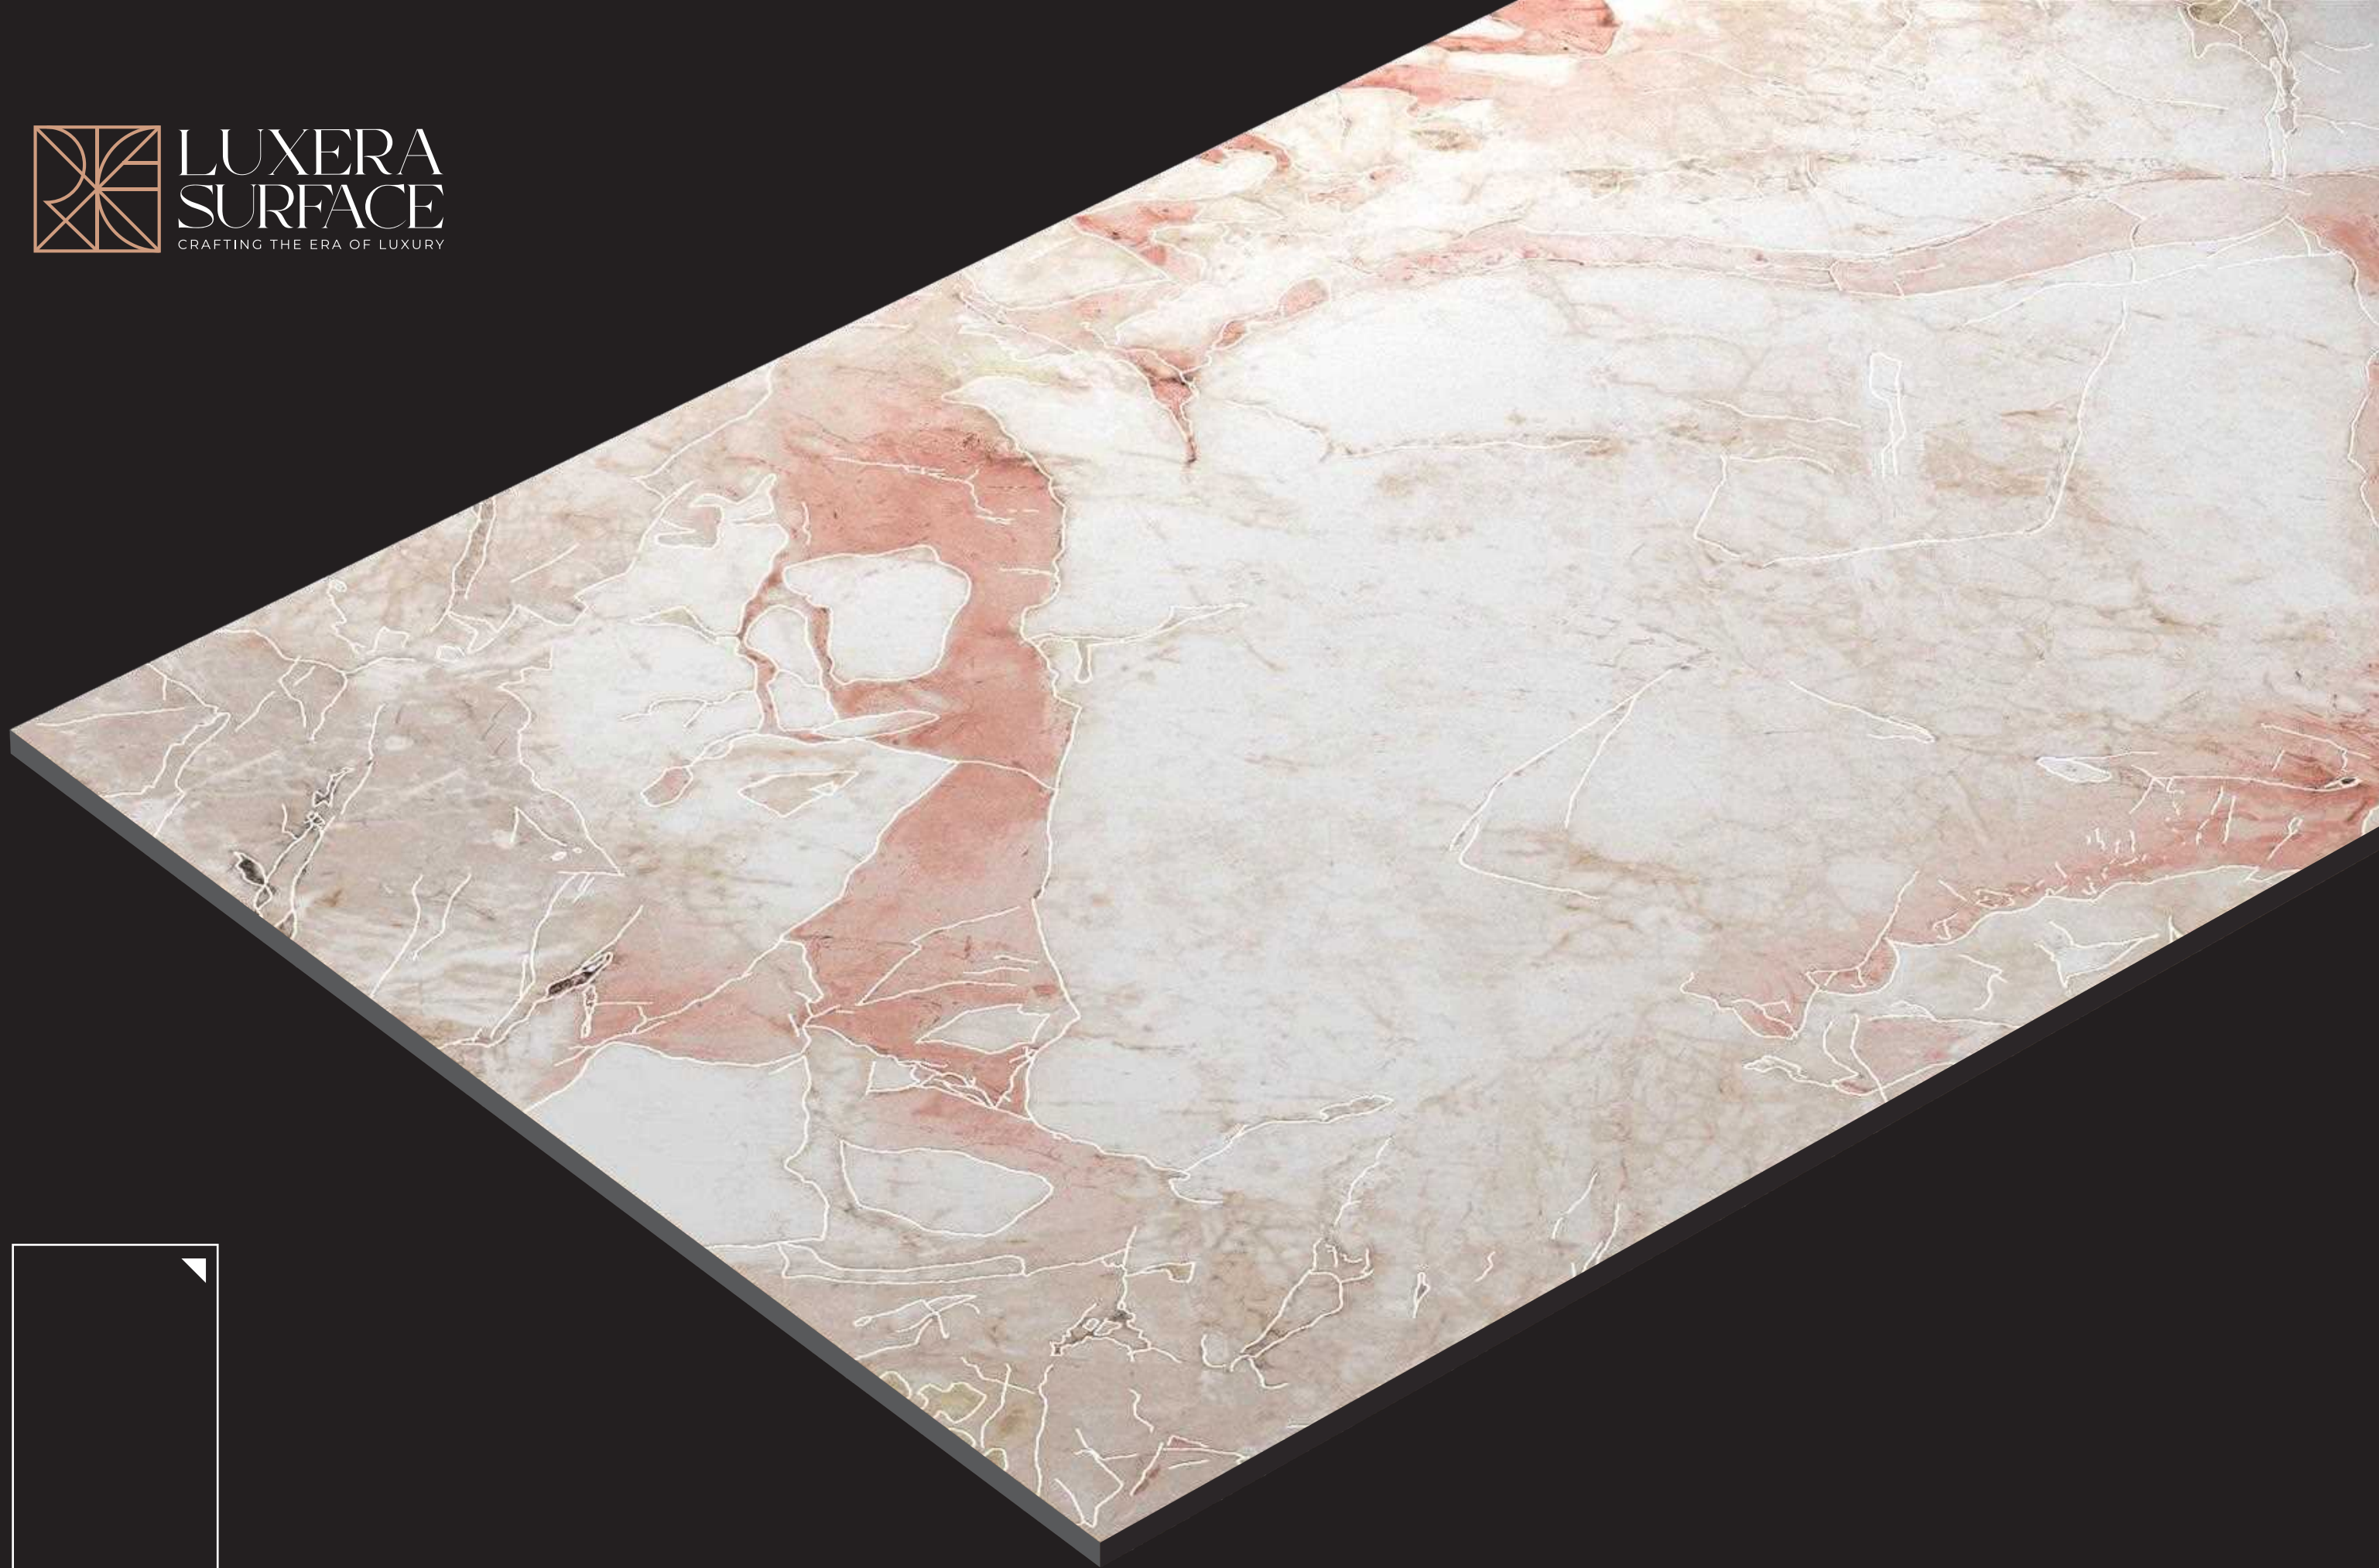

**LUXERA
SURFACE**
CRAFTING THE ERA OF LUXURY

DESIGN

**FRESIA
GRAY**

SIZE

**600X
1200MM**

FINISH

**VELVET
WITH PLATINO**

| **ENDLESS**